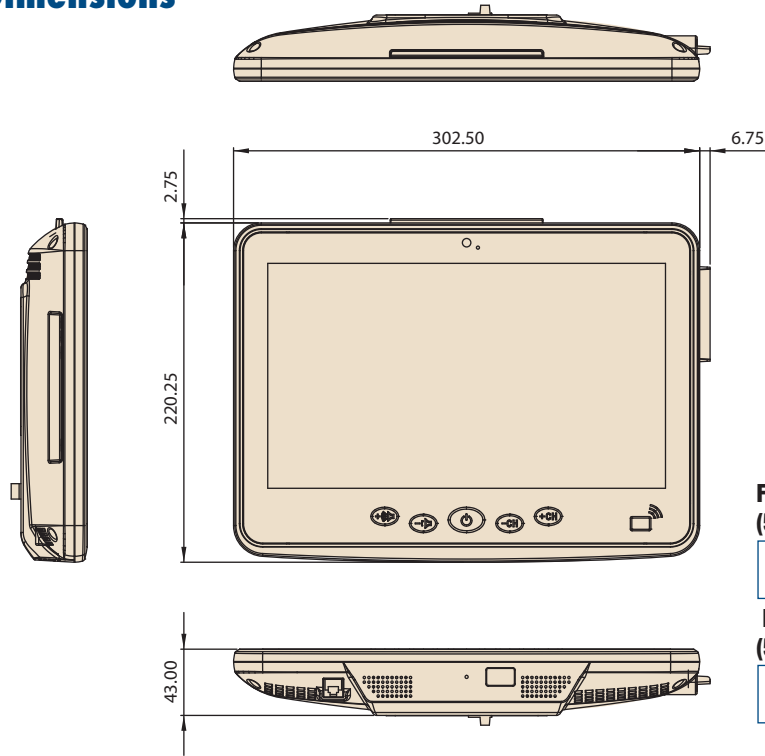

Dimensions

Unit: mm

Front Button Artwork for Healthcare (5-key + 1 RFID Icon) :

Front Button Artwork for iService (5-key + 1 RFID Icon) :

Ordering Information

Part No.	Description
HIT-W121-AST0E	11.6" W Full-Flat Atom D510 iService Terminal in Polished White, w/ Bare BOM & ITE adapter
HIT-W121-AST1E	11.6" W Full-Flat Atom D510 iService Terminal in Polished White, w/ Full Config & ITE adapter
HIT-W121-AIS0E	11.6" W Full-Flat Atom D510 iService Terminal in Matte Black, w/ Bare BOM & ITE adapter
HIT-W121-AIS1E	11.6" W Full-Flat Atom D510 iService Terminal in Matte Black, w/ Full Config & ITE adapter
HIT-W121-AWM0E	11.6" W Full-Flat Atom D510 Healthcare Terminal in Polished White, w/ Bare BOM & Medical adapter
HIT-W121-AWM1E	11.6" W Full-Flat Atom D510 Healthcare Terminal in Polished White, w/ Full Config & Medical adapter
HIT-W121-ABM0E	11.6" W Full-Flat Atom D510 Healthcare Terminal in Matte Black, w/ Bare BOM & Medical adapter
HIT-W121-ABM1E	11.6" W Full-Flat Atom D510 Healthcare Terminal in Matte Black, w/ Full Config & Medical adapter