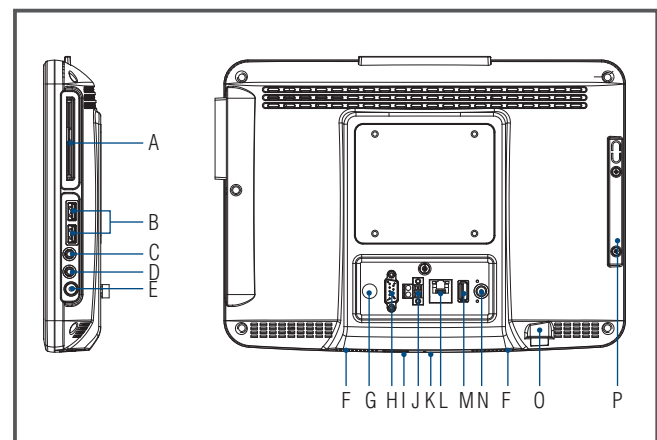

Fully- Integrated I/O

Accessories

Part Number	Description
HIT-W121-HSKE	Handset Kit for HIT-W121
HIT-KITS-MSR0E	HIT series standard accessory: MSR Add-on Module
HIT-KITS-UST0E	HIT series standard accessory: US ATSC/NTSC Hybrid Tuner
HIT-KITS-EUT0E	HIT series standard accessory: EU DVB-T Analog/Digital Hybrid Tuner
HIT-KITS-TSD0E	HIT series standard accessory: Table Stand Kit

A Smart Card Insert Tray	F 1W Speaker x 2	L RJ-45 LAN port
B USB 2.0 Port *2	G Reserved port	M USB 2.0 port
C MIC In	H Isolated COM Port	N DC Inlet
D Line Out	I Barcode Scanner (optional)	O RJ-12 Handset Connector
E Power Switch	J 2-PIN Connector	P Handset/MSR Dock
	K MIC