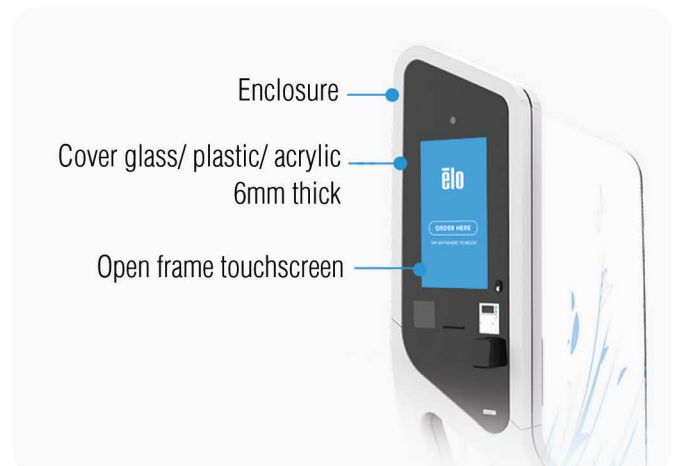

+603 7887 6820 sales@anewtech.com.my

www.anewtech.net

Touchscreens for Everything

Unified Architecture from 10" to 65"

Elo's broad selection of interactive technologies ranging from 10" to 65" designed for versatile applications. Elo's unified platform is perfect for everything from point-of-sale and self-service to automation controls and collaboration.

Products for Every Level of Integration

Elo touchscreens and displays are ruggedized to operate in extreme temperatures and have the ability to withstand dirt, debris or harsh cleaners that may come in contact with the device. Elo controllers are specifically designed to work with Elo touchscreens so users never have to worry about integration issues or compatibility.

Touch Thru Enabled Experiences

Powered by Elo's TouchPro® PCAP

Reimagine your design capabilities with Elo's Touch Thru functionality. Installation with an additional layer of glass, plastic or acrylic can now leverage Elo TouchPro PCAP touchscreens which support Touch Thru functionality.